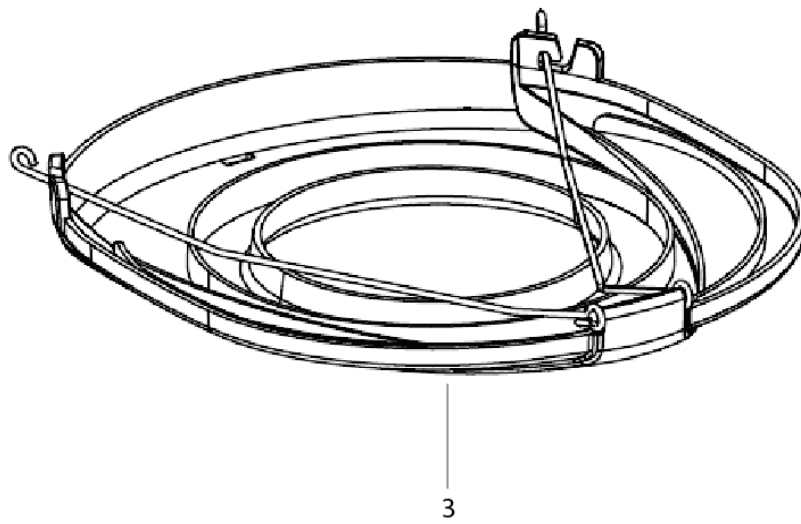

RESERVDELSKATALOG

: HUSQVARNA 128R

Reservdelslista

RESERVDELSLISTA

ACCESSORIES

3

REF.	ART. NR	ARTIKELBESKRIVNING	ANMÄRKNING	KIT
1	530031159	SKIFTNYCKEL		1
2	502114602	HYLSNYCKEL		1
3	537312901	TRANSPORTSKYDD		1

★★★★ Service Reference ★★★★★

Note : Due to product improvements, your unit may have a different clutch drum assembly.
Please refer to the serial number on your unit and order the parts below.

Serial Number - 2012-090N and lower, please use the following parts:

Ref.# 1 - 545173401 - Thrust Bearing

Ref.# 2 - 530016420 - Thrust Washer

Ref.# 3 - 530150039 - Assy. - Clutch Drum

Serial Number - 2012-091N and higher, please use the following parts:

Ref.# 1 - Thrust Bearing is NOT REQUIRED

Ref.# 2 - Thrust Washer is NOT REQUIRED

Ref.# 3 - 580446601 - Kit - Clutch Drum

REF.	ART. NR	ARTIKELBESKRIVNING	ANMÄRKNING	KIT
1	545173401	LAGER		1
2	530016420	WASHER - THRUST		1
3	530150039	KOPPLINGSTRUMMA	S/N 2012-090N AND LOWER	1
3	580446601	SATS	CLUTCH DRUM - S/N 2012-091N AND HIGHER	1