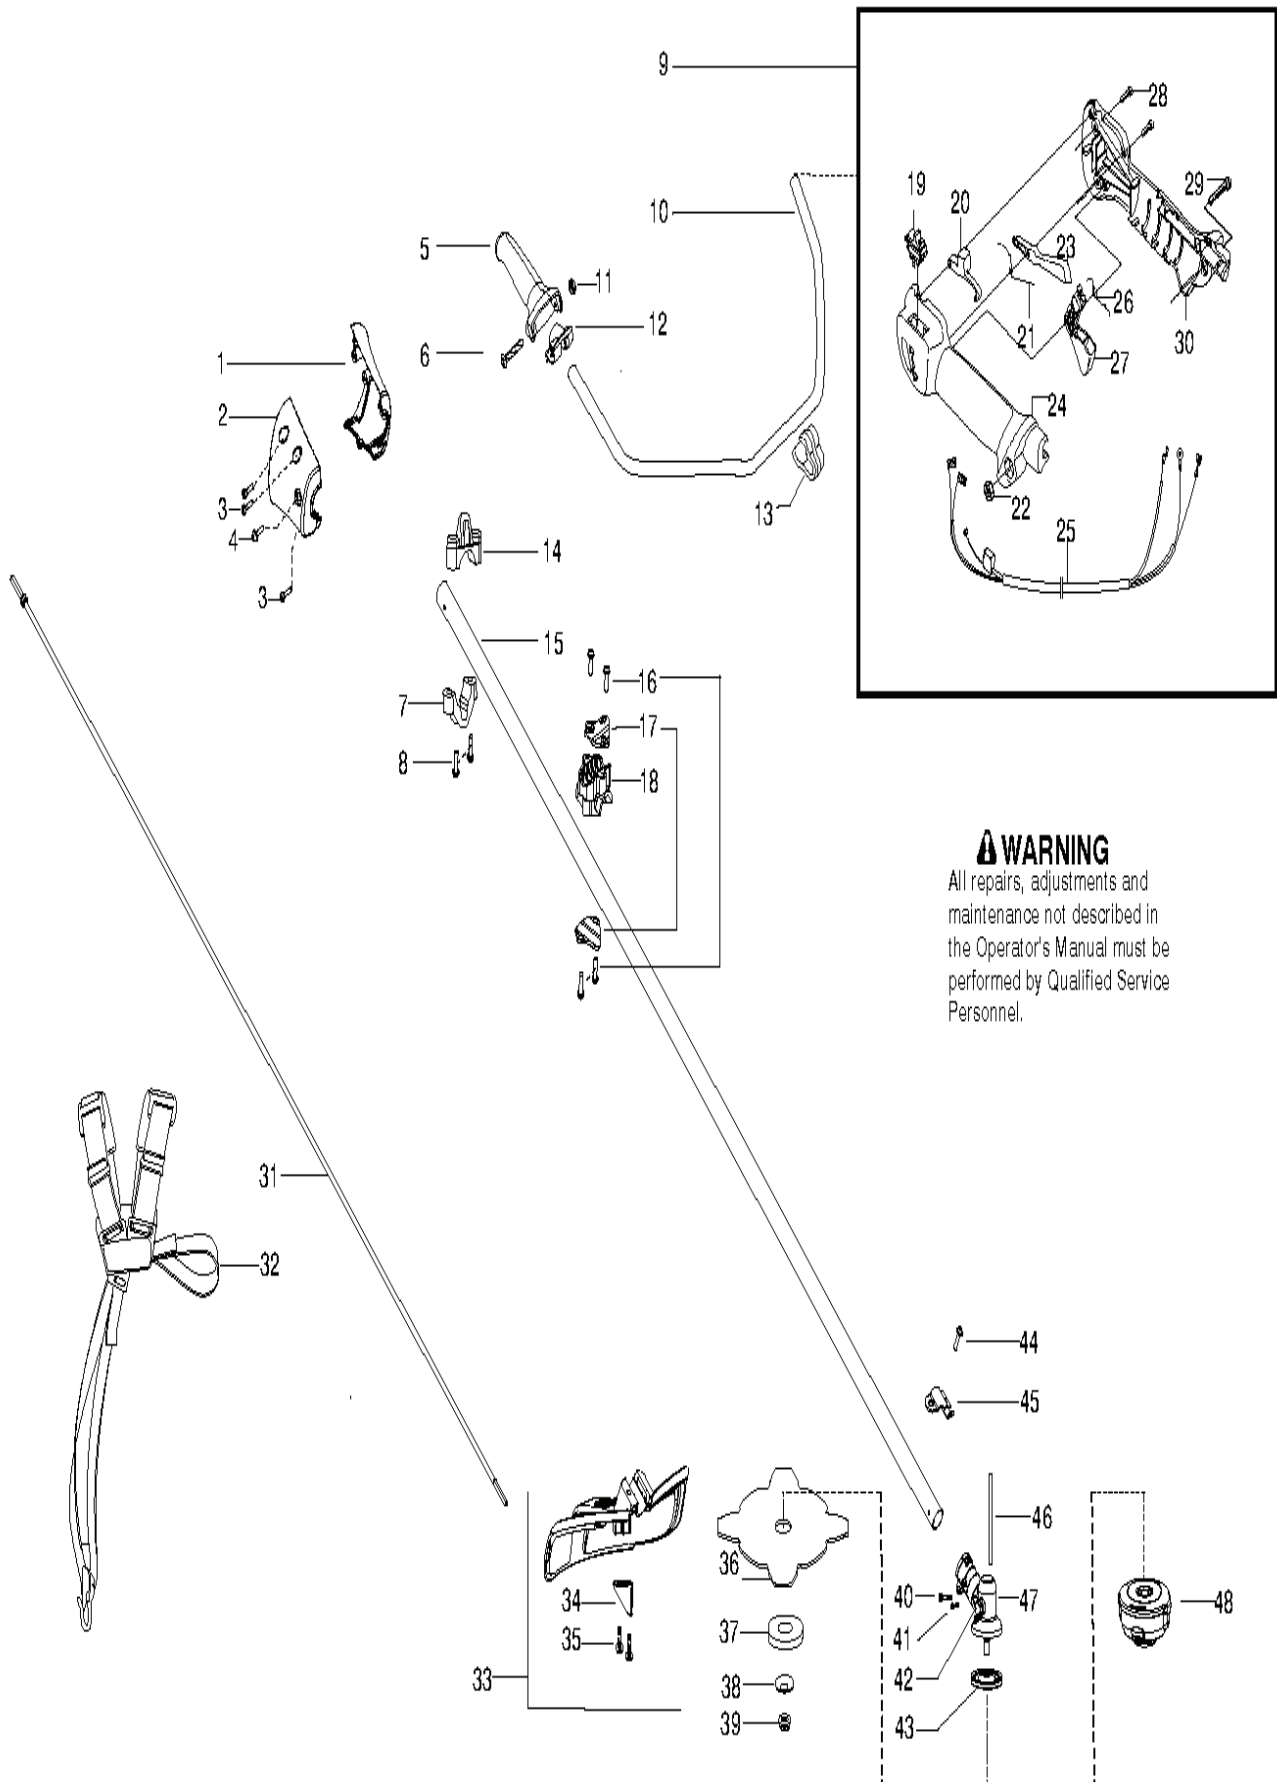

★★★★ Service Reference ★★★★★

Note : Due to product improvements, your unit may have a different clutch drum assembly.
Please refer to the serial number on your unit and order the parts below.

Serial Number - 2012-090N and lower, please use the following parts:

Ref.# 1 - 545173401 - Thrust Bearing

Ref.# 2 - 530016420 - Thrust Washer

Ref.# 3 - 530150039 - Assy. - Clutch Drum

Serial Number - 2012-091N and higher, please use the following parts:

Ref.# 1 - Thrust Bearing is NOT REQUIRED

Ref.# 2 - Thrust Washer is NOT REQUIRED

Ref.# 3 - 580446601 - Kit - Clutch Drum

REF.	ART. NR	ARTIKELBESKRIVNING	ANMÄRKNING	KIT
1	545173401	LAGER		1
2	530016420	WASHER - THRUST		1
3	530150039	KOPPLINGSTRUMMA	S/N 2012-090N AND LOWER	1
3	580446601	SATS	CLUTCH DRUM - S/N 2012-091N AND HIGHER	1